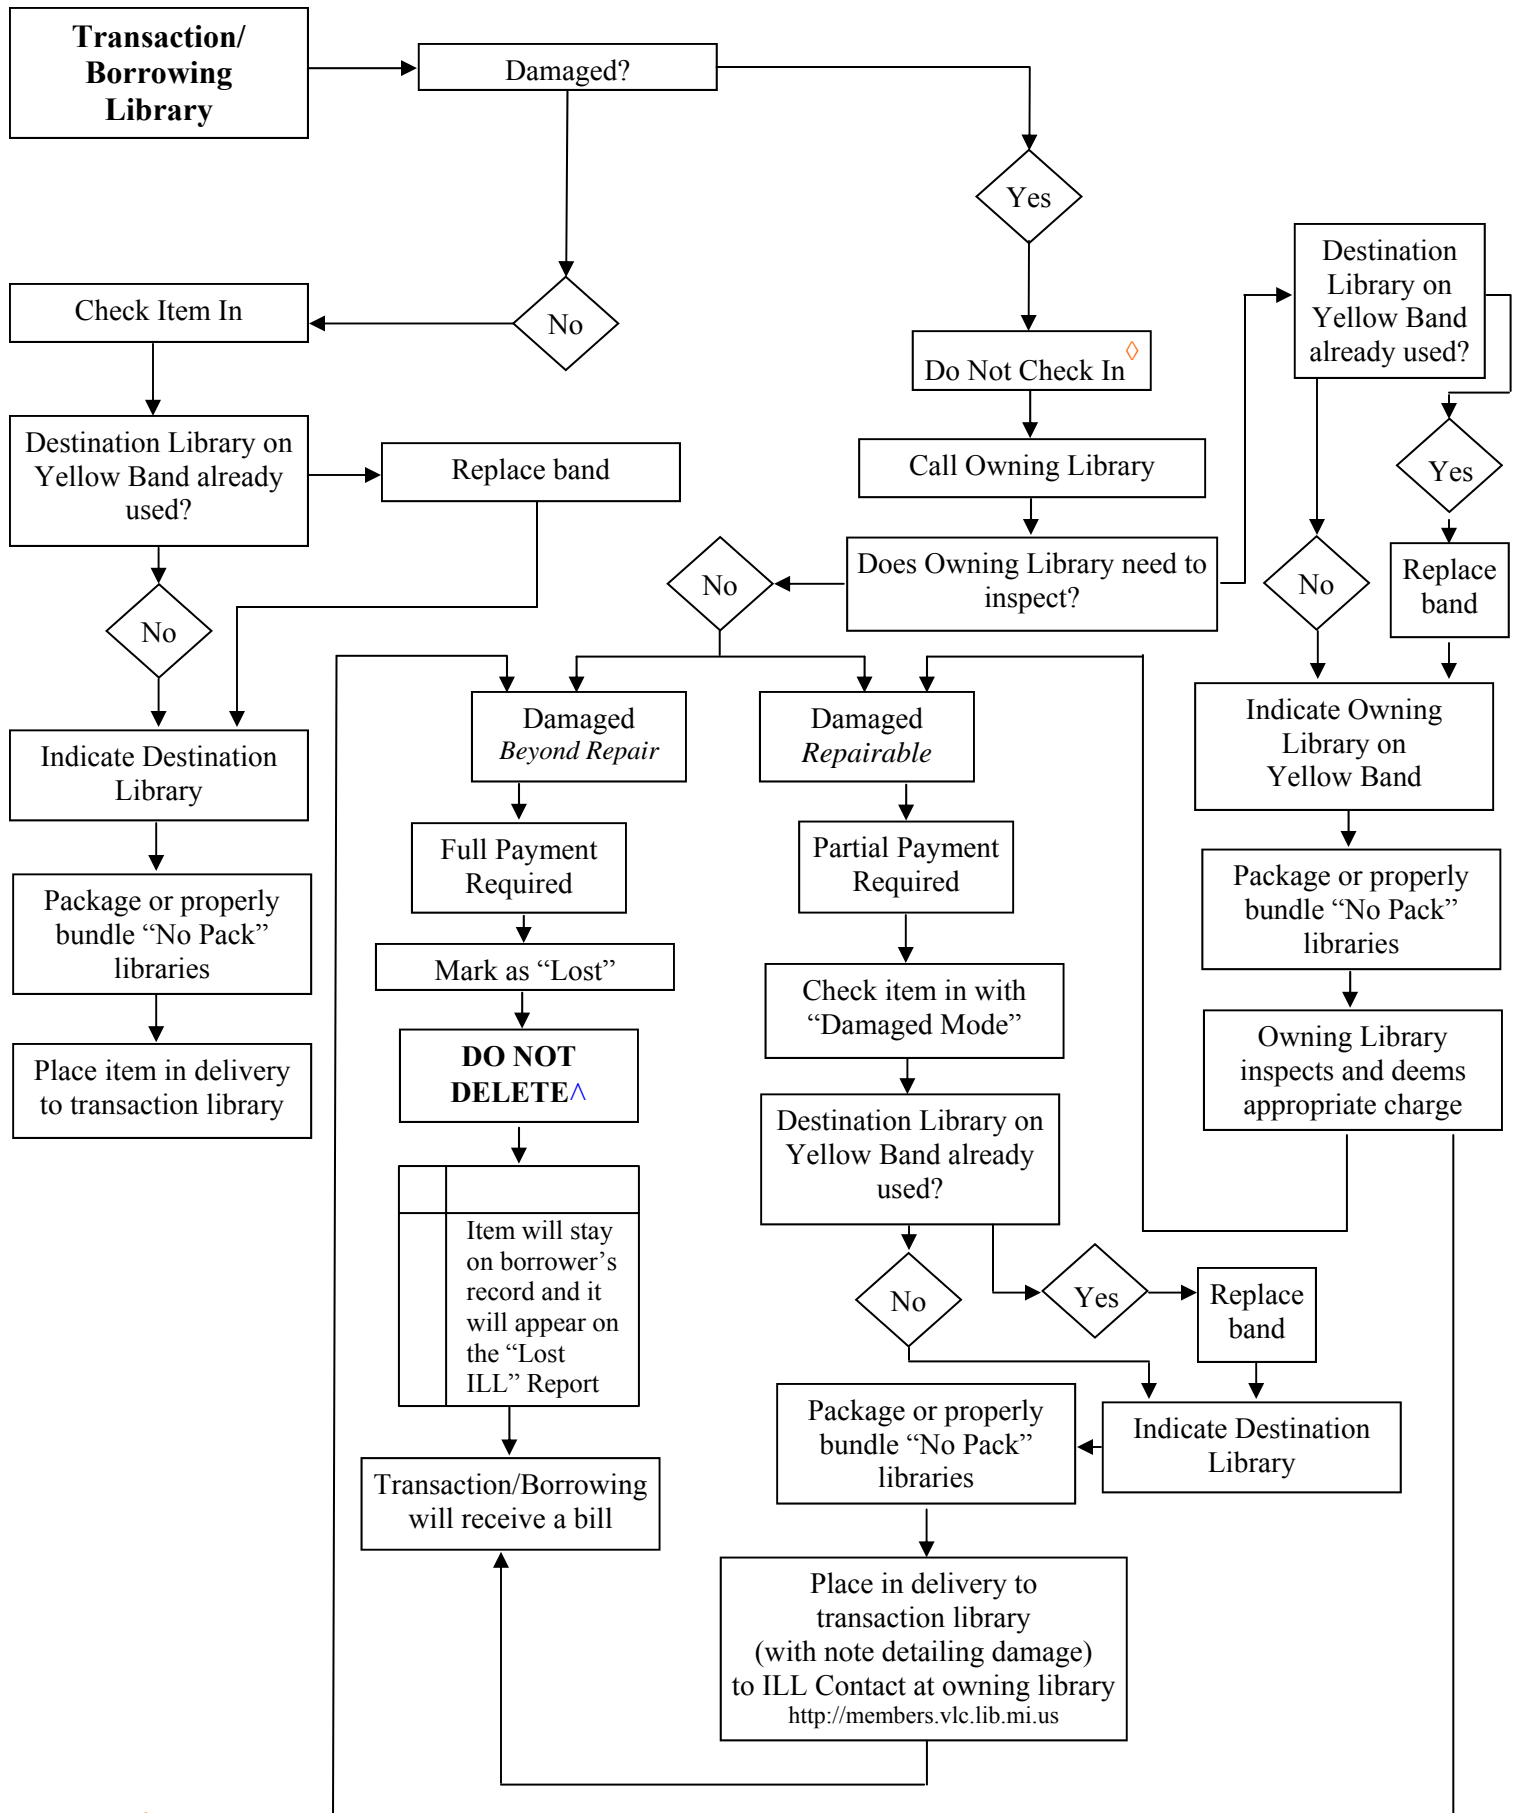

ITEM IS RETURNED DAMAGED

◇ Checking In will remove link between borrower and item, thus causing billing issues

^ Deleting will remove link between borrower and item, thus causing billing issues